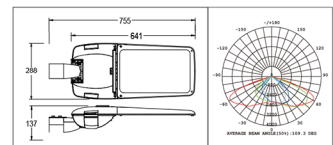

Model No. ZGE-XYLD755W288SMD-180LF1
Power 180W
LED Qty SMD3030 272PCS
Luminous Flux 130LM/W
Beam angle TYPE2/TYPE3
Lamp holder wiring
Product Size 755x288x137mm
Material Aluminum + Plastic Lens
CCT 4000-6500K
Voltage AC100-277V 50/60Hz
Housing Color Black/Silver

Model No. ZGE-XYLD755W288SMD-200LF1
Power 200W
LED Qty SMD3030 288PCS
Luminous Flux 130LM/W
Beam angle TYPE2/TYPE3
Lamp holder wiring
Product Size 755x288x137mm
Material Aluminum + Plastic Lens
CCT 4000-6500K
Voltage AC100-277V 50/60Hz
Housing Color Black/Silver