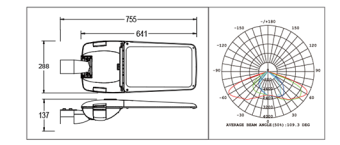

Model No. ZGE-XYLD755W288SMD-180LF1
Power 180W
LED Qty SMD3030 272PCS
Luminous Flux 130LM/W
Beam angle TYPE2/TYPE3
Lamp holder wiring
Product Size 755x288x137mm
Material Aluminum + Plastic Lens
CCT 4000-6500K
Voltage AC100-277V 50/60Hz
Housing Color Black/Silver

Model No. ZGE-XYLD755W288SMD-200LF1
Power 200W
LED Qty SMD3030 288PCS
Luminous Flux 130LM/W
Beam angle TYPE2/TYPE3
Lamp holder wiring
Product Size 755x288x137mm
Material Aluminum + Plastic Lens
CCT 4000-6500K
Voltage AC100-277V 50/60Hz
Housing Color Black/Silver