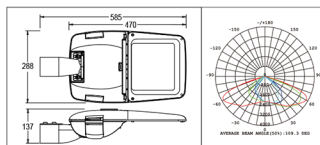

Model No. ZGE-XYLD585W288SMD-60LF1  
 Power 60W  
 LED Qty SMD3030 96PCS  
 Luminous Flux 130LM/W  
 Beam angle TYPE2/TYPE3  
 Lamp holder wiring  
 Product Size 585x288x137mm  
 Material Aluminum + Plastic Lens  
 CCT 4000-6500K  
 Voltage AC100-277V 50/60Hz  
 Housing Color Black/Silver

Model No. ZGE-XYLD585W288SMD-75LF1  
 Power 75W  
 LED Qty SMD3030 96PCS  
 Luminous Flux 130LM/W  
 Beam angle TYPE2/TYPE3  
 Lamp holder wiring  
 Product Size 585x288x137mm  
 Material Aluminum + Plastic Lens  
 CCT 4000-6500K  
 Voltage AC100-277V 50/60Hz  
 Housing Color Black/Silver

Model No. ZGE-XYLD585W288SMD-90LF1  
 Power 90W  
 LED Qty SMD3030 144PCS  
 Luminous Flux 130LM/W  
 Beam angle TYPE2/TYPE3  
 Lamp holder wiring  
 Product Size 585x288x137mm  
 Material Aluminum + Plastic Lens  
 CCT 4000-6500K  
 Voltage AC100-277V 50/60Hz  
 Housing Color Black/Silver

Model No. ZGE-XYLD755W288SMD-180LF1  
 Power 180W  
 LED Qty SMD3030 272PCS  
 Luminous Flux 130LM/W  
 Beam angle TYPE2/TYPE3  
 Lamp holder wiring  
 Product Size 755x288x137mm  
 Material Aluminum + Plastic Lens  
 CCT 4000-6500K  
 Voltage AC100-277V 50/60Hz  
 Housing Color Black/Silver