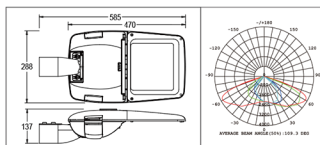

Model No. ZGE-XYLD585W288SMD-60LF1  
 Power 60W  
 LED Qty SMD3030 96PCS  
 Luminous Flux 130LM/W  
 Beam angle TYPE2/TYPE3  
 Lamp holder wiring  
 Product Size 585x288x137mm  
 Material Aluminum + Plastic Lens  
 CCT 4000-6500K  
 Voltage AC100-277V 50/60Hz  
 Housing Color Black/Silver

Model No. ZGE-XYLD585W288SMD-75LF1  
 Power 75W  
 LED Qty SMD3030 96PCS  
 Luminous Flux 130LM/W  
 Beam angle TYPE2/TYPE3  
 Lamp holder wiring  
 Product Size 585x288x137mm  
 Material Aluminum + Plastic Lens  
 CCT 4000-6500K  
 Voltage AC100-277V 50/60Hz  
 Housing Color Black/Silver

Model No. ZGE-XYLD585W288SMD-90LF1  
 Power 90W  
 LED Qty SMD3030 144PCS  
 Luminous Flux 130LM/W  
 Beam angle TYPE2/TYPE3  
 Lamp holder wiring  
 Product Size 585x288x137mm  
 Material Aluminum + Plastic Lens  
 CCT 4000-6500K  
 Voltage AC100-277V 50/60Hz  
 Housing Color Black/Silver

Model No. ZGE-XYLD755W288SMD-180LF1  
 Power 180W  
 LED Qty SMD3030 272PCS  
 Luminous Flux 130LM/W  
 Beam angle TYPE2/TYPE3  
 Lamp holder wiring  
 Product Size 755x288x137mm  
 Material Aluminum + Plastic Lens  
 CCT 4000-6500K  
 Voltage AC100-277V 50/60Hz  
 Housing Color Black/Silver