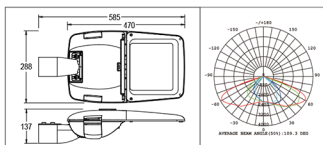

Model No. ZGE-XYLD585W288SMD-60LF1  
 Power 60W  
 LED Qty SMD3030 96PCS  
 Luminous Flux 130LM/W  
 Beam angle TYPE2/TYPE3  
 Lamp holder wiring  
 Product Size 585x288x137mm  
 Material Aluminum + Plastic Lens  
 CCT 4000-6500K  
 Voltage AC100-277V 50/60Hz  
 Housing Color Black/Silver

Model No. ZGE-XYLD585W288SMD-75LF1  
 Power 75W  
 LED Qty SMD3030 96PCS  
 Luminous Flux 130LM/W  
 Beam angle TYPE2/TYPE3  
 Lamp holder wiring  
 Product Size 585x288x137mm  
 Material Aluminum + Plastic Lens  
 CCT 4000-6500K  
 Voltage AC100-277V 50/60Hz  
 Housing Color Black/Silver

Model No. ZGE-XYLD585W288SMD-90LF1  
 Power 90W  
 LED Qty SMD3030 144PCS  
 Luminous Flux 130LM/W  
 Beam angle TYPE2/TYPE3  
 Lamp holder wiring  
 Product Size 585x288x137mm  
 Material Aluminum + Plastic Lens  
 CCT 4000-6500K  
 Voltage AC100-277V 50/60Hz  
 Housing Color Black/Silver

Model No. ZGE-XYLD755W288SMD-180LF1  
 Power 180W  
 LED Qty SMD3030 272PCS  
 Luminous Flux 130LM/W  
 Beam angle TYPE2/TYPE3  
 Lamp holder wiring  
 Product Size 755x288x137mm  
 Material Aluminum + Plastic Lens  
 CCT 4000-6500K  
 Voltage AC100-277V 50/60Hz  
 Housing Color Black/Silver