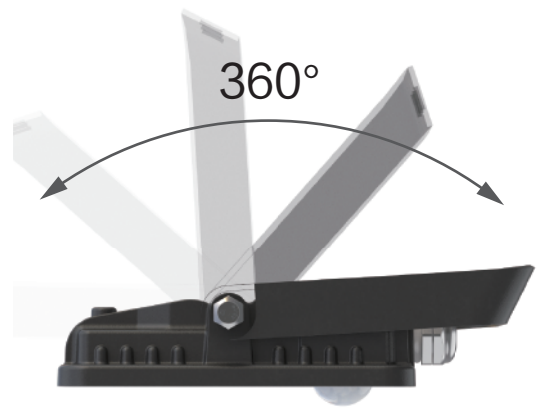

ECO SERIES LED FLOODLIGHT

- ◆ Frameless design, large light-emitting area
- ◆ Built-in infrared human body sensor
- ◆ Environmentally friendly thickened aluminum
- ◆ 360° angled mounting bracket for easier and more efficient installation
- ◆ New rolling technology, excellent overall performance
- ◆ Reliable encapsulation, waterproof and dustproof
- ◆ High-tech spray technology, rustproof, anti-corrosion, with brushed silver surface treatment and excellent texture

ADVANTAGES

Built-in infrared human body sensor

TECHNICAL PARAMETERS

IP65 CE CB

Model No. ZGE-ECTGD132W83SMD-10E
 Power 10W
 LED SMD2835
 Luminous Flux 900lm ± 10%
 Product Size L83 xW28 xH132mm
 Material Aluminum+Optical Glass
 CCT 2700-6500K
 Voltage AC220-240V 50/60Hz
 Housing Color Silver/Black

Model No. ZGE-ECTGD238W161SMD-50E
 Power 50W
 LED SMD2835
 Luminous Flux 4500lm ± 10%
 Product Size L160 xW30 xH240mm
 Material Aluminum+Optical Glass
 CCT 2700-6500K
 Voltage AC220-240V 50/60Hz
 Housing Color Silver/Black

Model No. ZGE-ECTGD186W128SMDGY-30E
 Power 30W
 LED SMD2835
 Luminous Flux 2700lm ± 10%
 Product Size L126 xW33 xH186mm
 Material Aluminum+Optical Glass
 CCT 2700-6500K
 Voltage AC220-240V 50/60Hz
 Housing Color Silver/Black